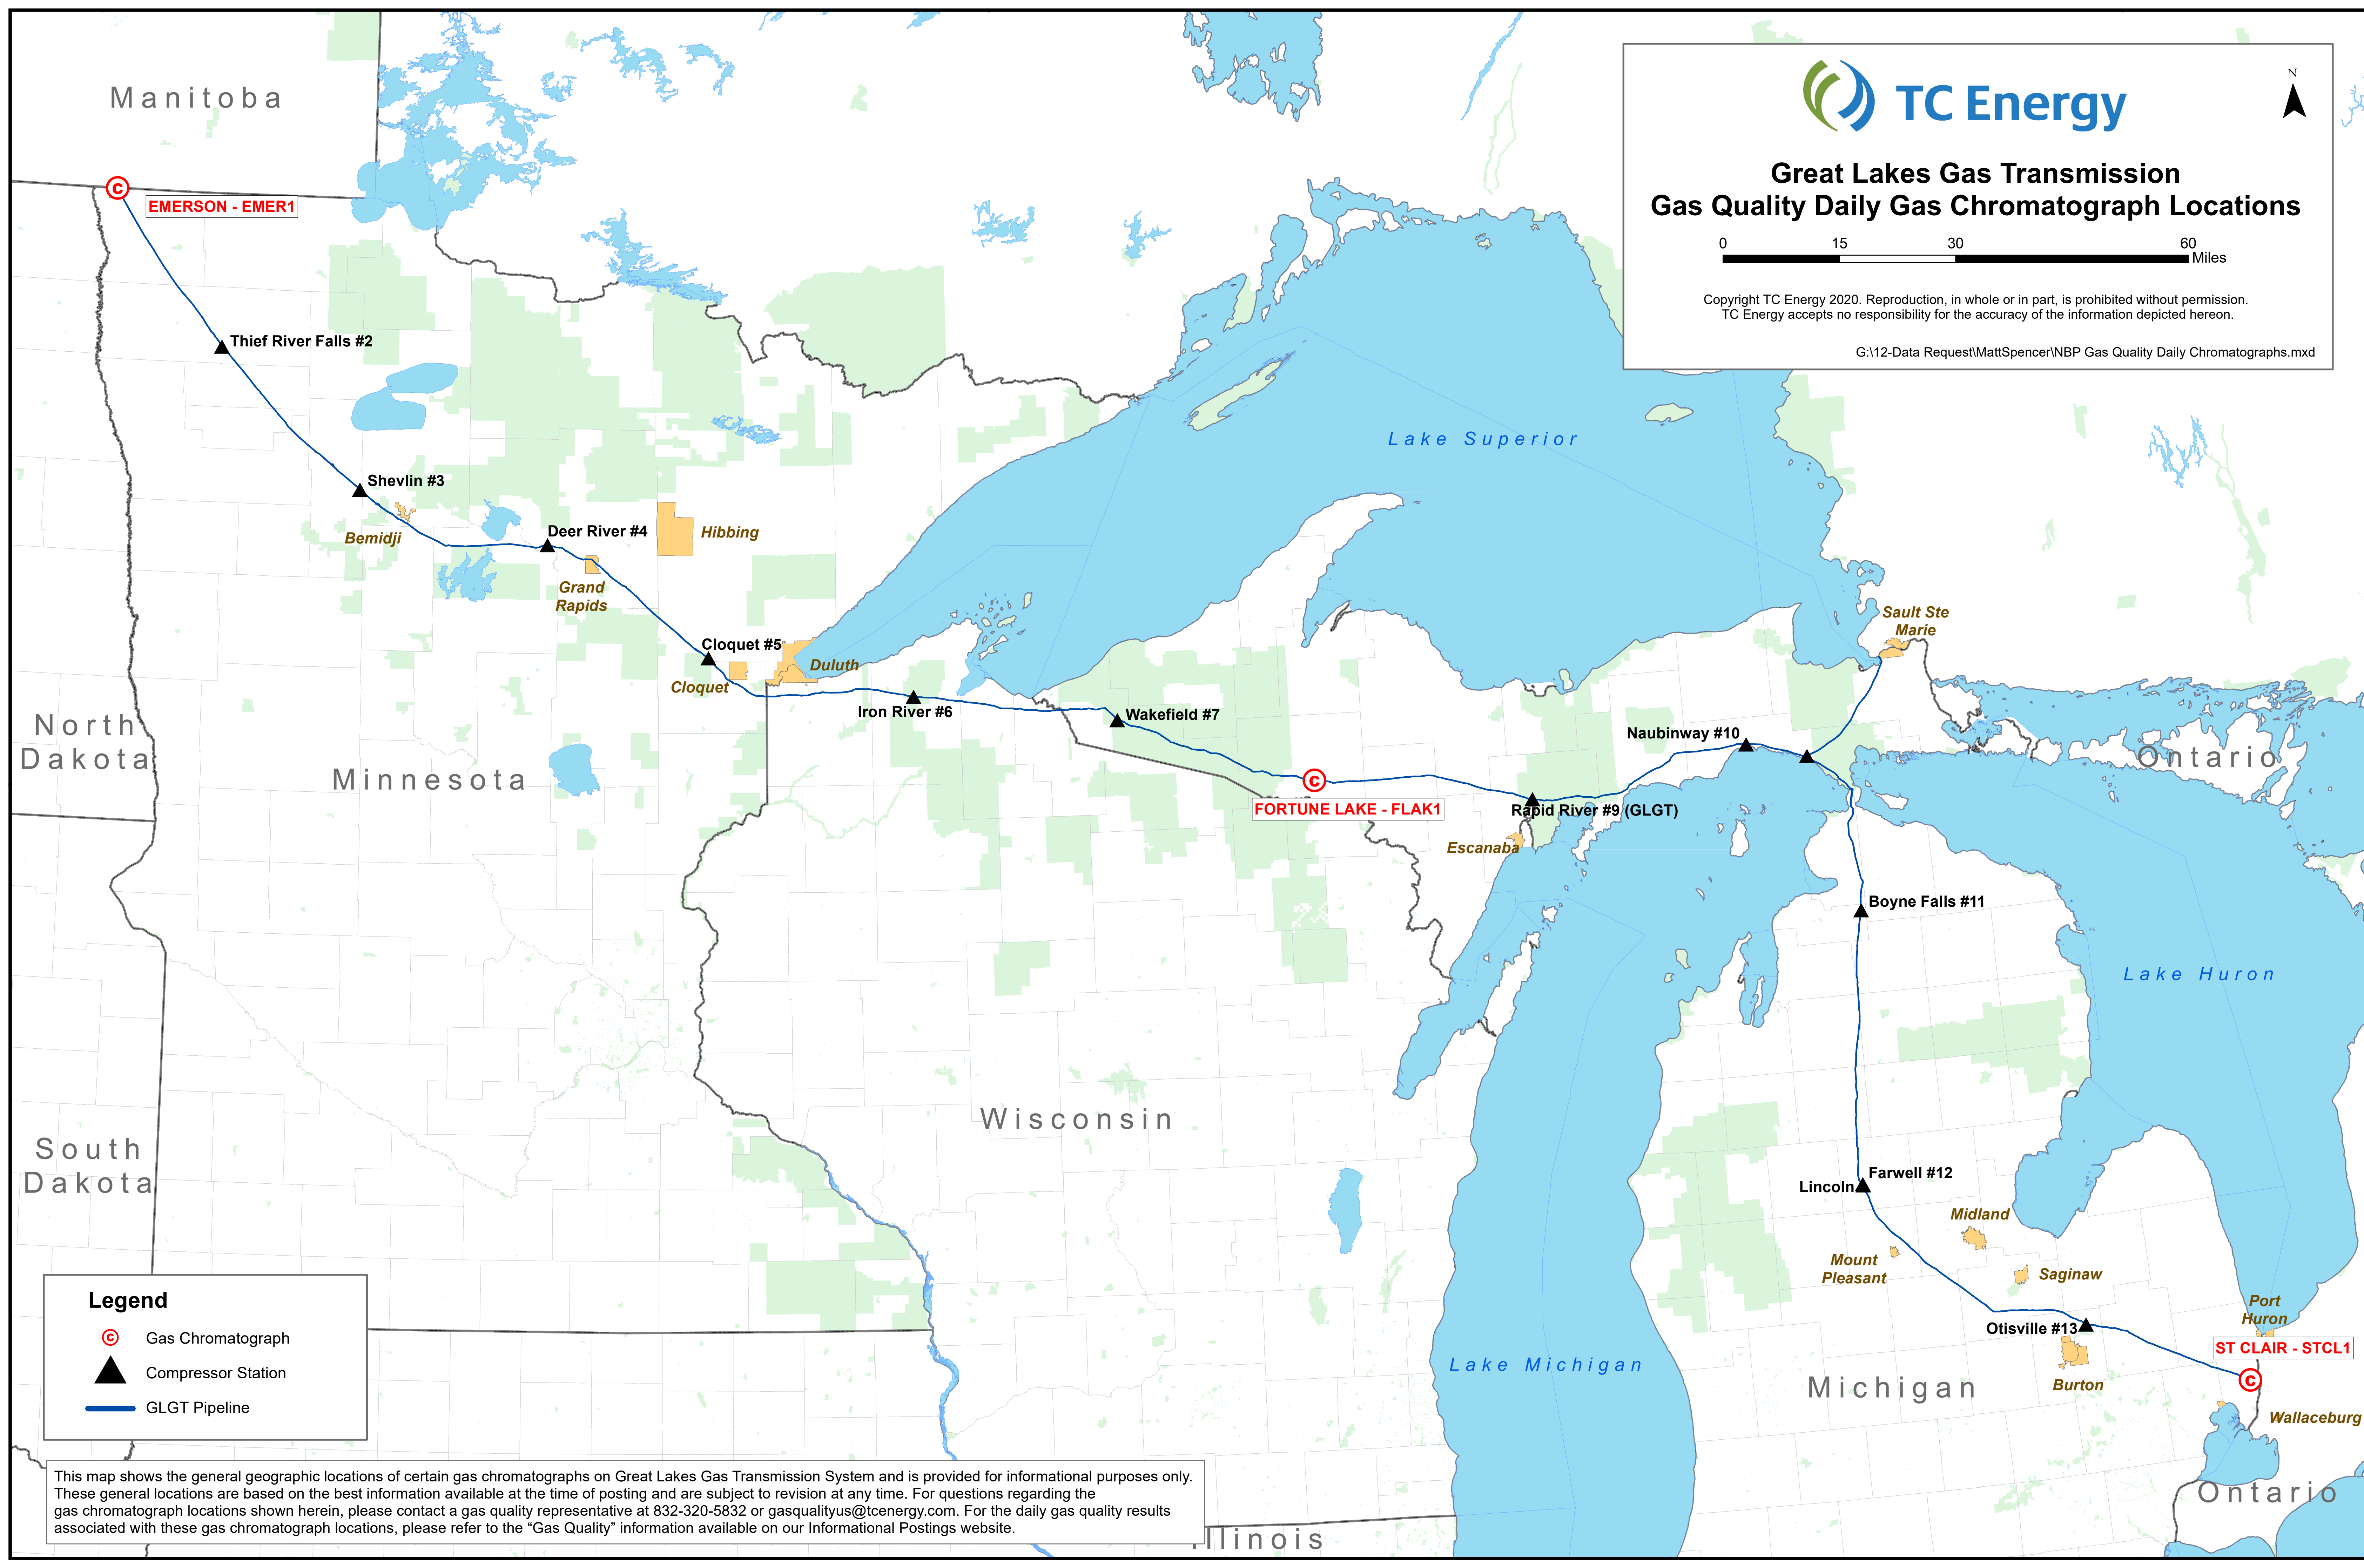

Great Lakes Gas Transmission Gas Quality Daily Gas Chromatograph Locations

Copyright TC Energy 2020. Reproduction, in whole or in part, is prohibited without permission. TC Energy accepts no responsibility for the accuracy of the information depicted herein.

G:\12-Data Request\MattSpencer\NBP Gas Quality Daily Chromatographs.mxd

Legend

- Gas Chromatograph
- Compressor Station
- GLGT Pipeline

This map shows the general geographic locations of certain gas chromatographs on Great Lakes Gas Transmission System and is provided for informational purposes only. These general locations are based on the best information available at the time of posting and are subject to revision at any time. For questions regarding the gas chromatograph locations shown herein, please contact a gas quality representative at 832-320-5832 or gasqualityus@tcenergy.com. For the daily gas quality results associated with these gas chromatograph locations, please refer to the "Gas Quality" information available on our Informational Postings website.