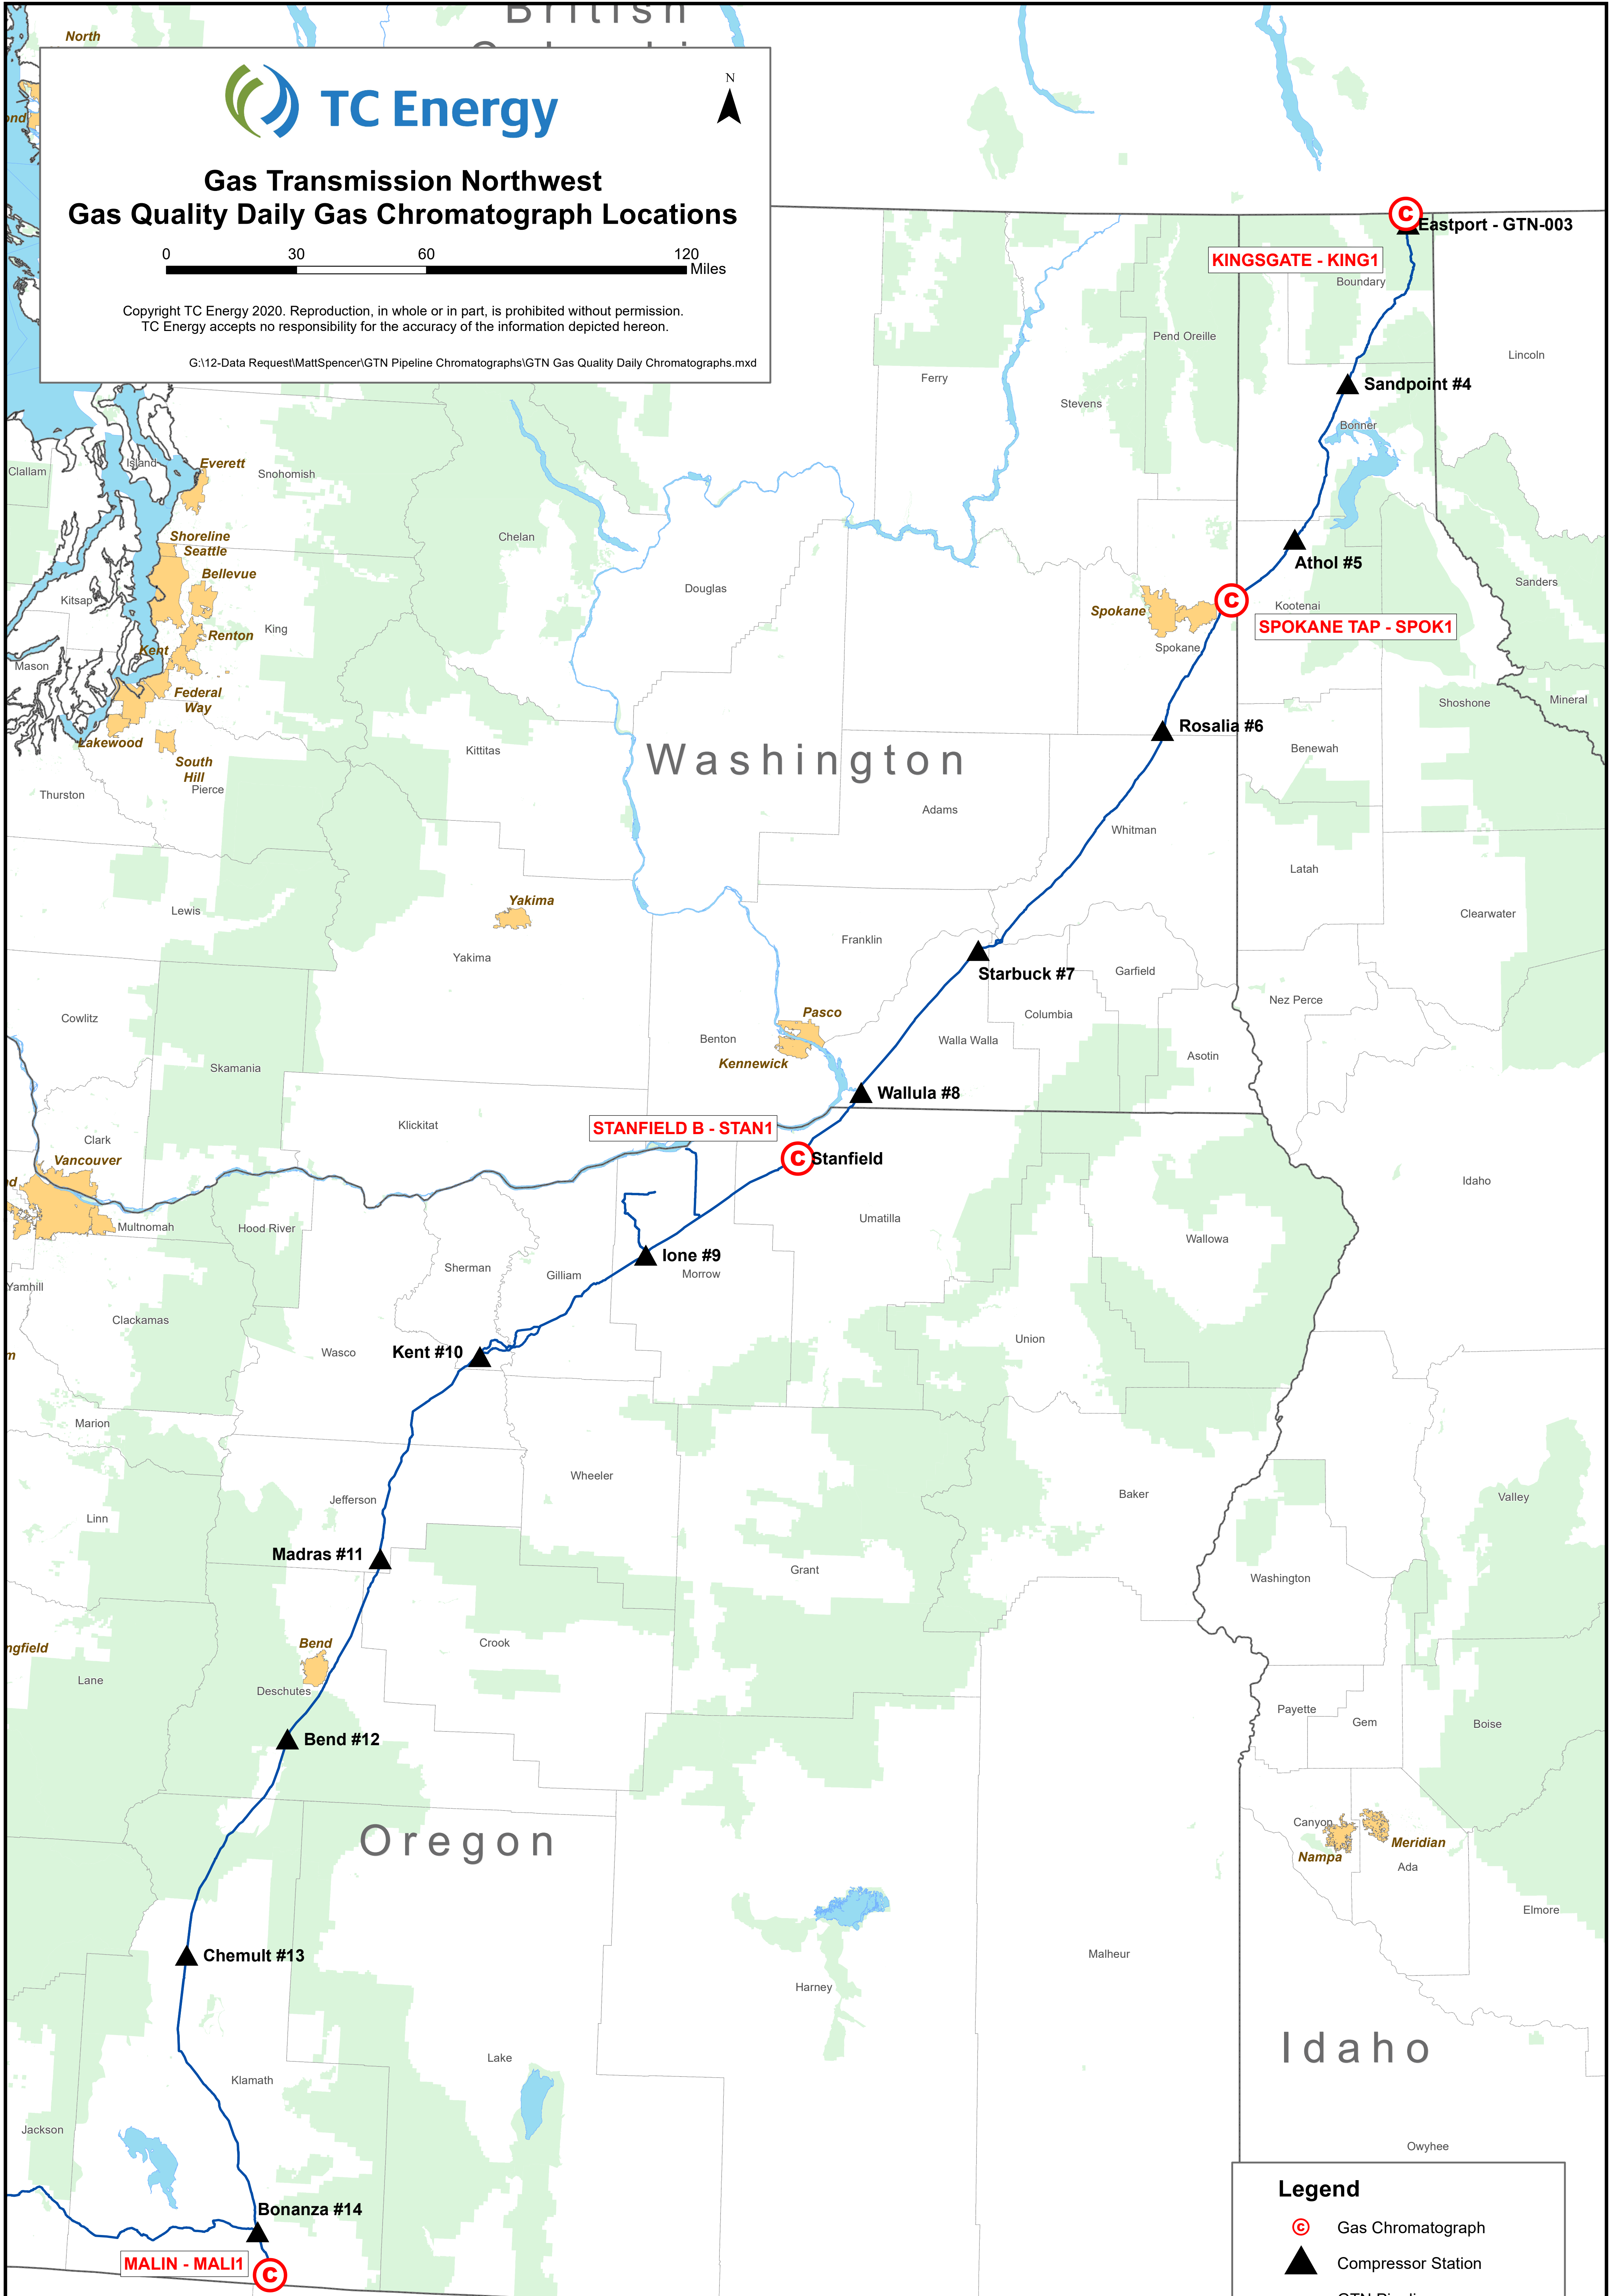

# Gas Transmission Northwest Gas Quality Daily Gas Chromatograph Locations

Copyright TC Energy 2020. Reproduction, in whole or in part, is prohibited without permission.  
TC Energy accepts no responsibility for the accuracy of the information depicted hereon.

G:\12-Data Request\MattSpencer\GTN Pipeline Chromatographs\GTN Gas Quality Daily Chromatographs.mxd

**Legend**

- Gas Chromatograph
- Compressor Station
- GTN Pipeline

This map shows the general geographic locations of certain gas chromatographs on Gas Transmission Northwest System and is provided for informational purposes only. These general locations are based on the best information available at the time of posting and are subject to revision at any time. For questions regarding the gas chromatograph locations shown herein, please contact a gas quality representative at 832-320-5832 or gasqualityus@tcenergy.com. For the daily gas quality results associated with these gas chromatograph locations, please refer to the "Gas Quality" information available on our Informational Postings website.